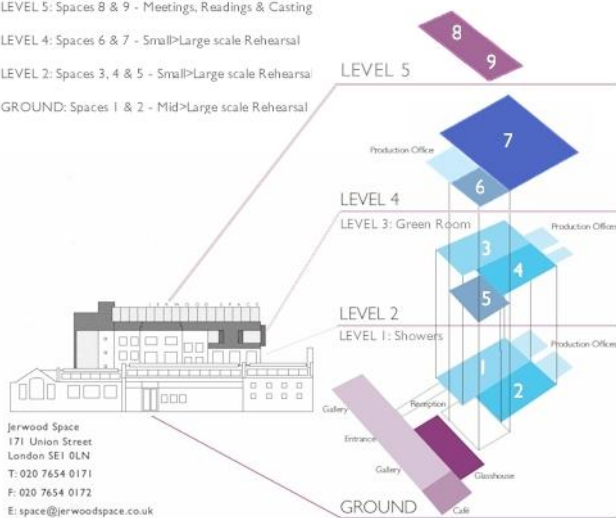

SPACE 7

Our premier rooftop space, big enough for full-scale music-theatre with a fine acoustic for text work. Fully equipped with goods lift access for the most demanding work in a fantastic, relaxed ambience.

Facilities and Technical specifications

LEVEL 5: Spaces 8 & 9 - Meetings, Readings & Casting

LEVEL 4: Spaces 6 & 7 - Small/Large scale Rehearsal

LEVEL 2: Spaces 3, 4 & 5 - Small/Large scale Rehearsal

GROUND: Spaces 1 & 2 - Mid/Large scale Rehearsal

Jerwood Space
171 Union Street
London SE1 0LN
T: 020 7654 0171
F: 020 7654 0172
E: space@jerwoodspace.co.uk

16.1m x 15.6m x 4.8m* to grid 53' x 51' x 16'* to grid
(*3.2m to side bulkheads) (10'6" to side bulkheads)