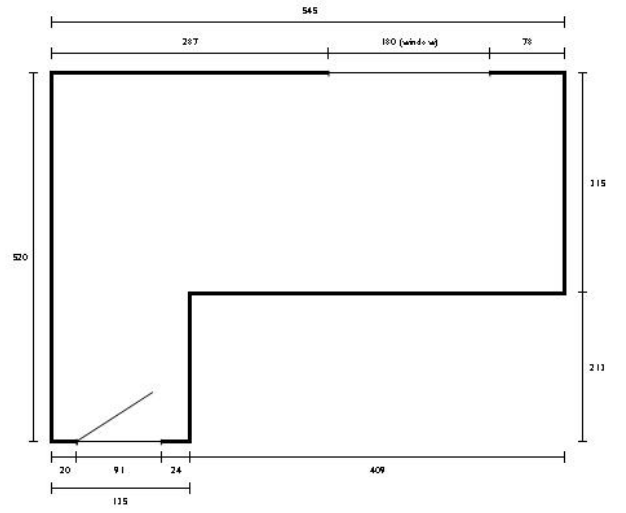

Production Office 2