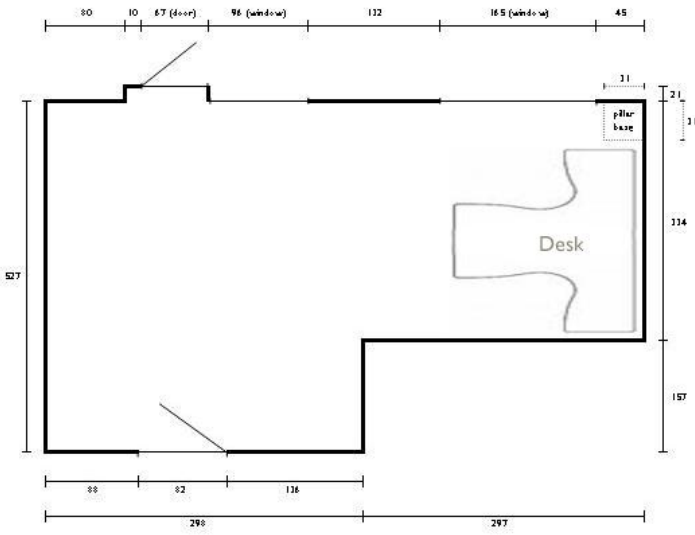

Production Office 1