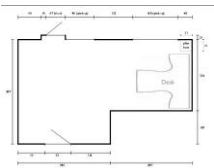

Production 1 (19' x 12') (5.8m x 3.5m) See p.2 below

Production 3 (19' x 16') (5.8m x 4.9m) See p.2 below

Carpeted, with blinds and acoustic baffles

Production 7 (23' x 17') (7m x 5.2m) See p.2 below

Production 2 (16' x 10') (4.9m x 3m) See p.2 below

Production 4 (10.8' x 4.2') (3.35m x 1.28m) See p.2 below

No natural light: only suitable as an admin. office/storage for use with Spaces 3 or 4

Production 5 (7' x 12') (2.1m x 3.7m) See p.2 below