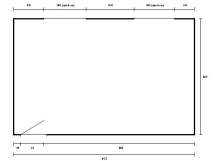

Production 1 (19' x 12') (5.8m x 3.5m) See p.2 below

Production 3 (19' x 16') (5.8m x 4.9m) See p.2 below

Carpeted, with blinds and acoustic baffles

Production 7 (23' x 17') (7m x 5.2m) See p.2 below

Production 2 (16' x 10') (4.9m x 3m) See p.2 below

Production 4 (10.8' x 4.2') (3.35m x 1.28m) See p.2 below

No natural light: only suitable as an admin. office/storage for use with Spaces 3 or 4

Production 5 (7' x 12') (2.1m x 3.7m) See p.2 below