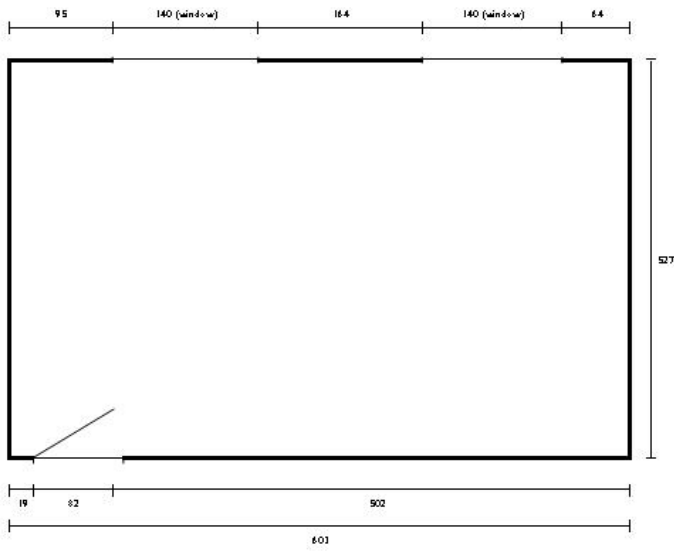

Production Office 3