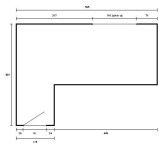

Production 1 (19' x 12') (5.8m x 3.5m) See p.2 below

Production 3 (19' x 16') (5.8m x 4.9m) See p.2 below

Carpeted, with blinds and acoustic baffles

Production 7 (23' x 17') (7m x 5.2m) See p.2 below

Production 2 (16' x 10') (4.9m x 3m) See p.2 below

Production 4 (10.8' x 4.2') (3.35m x 1.28m) See p.2 below

No natural light: only suitable as an admin. office/storage for use with Spaces 3 or 4

Production 5 (7' x 12') (2.1m x 3.7m) See p.2 below