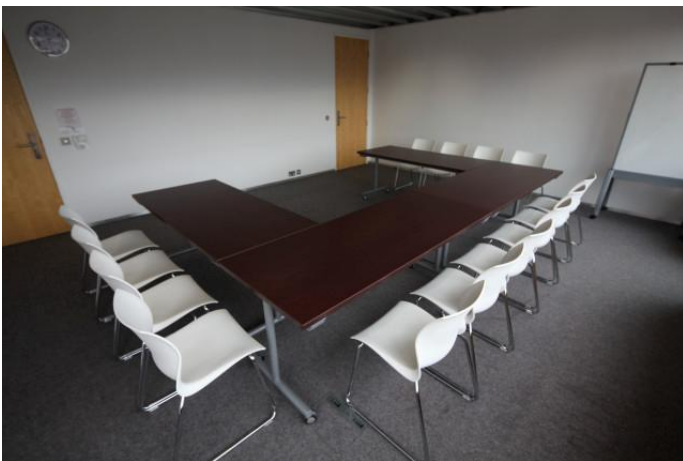

MEETING SPACE SET-UPS (SPACE 9)

Theatre-style (28 max)

Classroom (12 max)

Cabaret (16 max)

Boardroom (20 max - 18 recommended)

U-Shaped with Tables (14 max)

U-Shaped Chairs Only (18 max)

Cabaret (16 max)