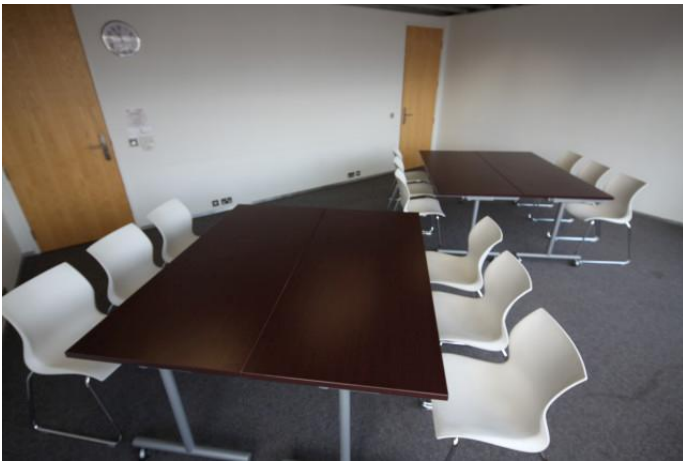

MEETING SPACE SET-UPS (SPACE 9)

Theatre-style (28 max)

Classroom (12 max)

Cabaret (16 max)

Boardroom (20 max - 18 recommended)

U-Shaped with Tables (14 max)

U-Shaped Chairs Only (18 max)

Cabaret (16 max)