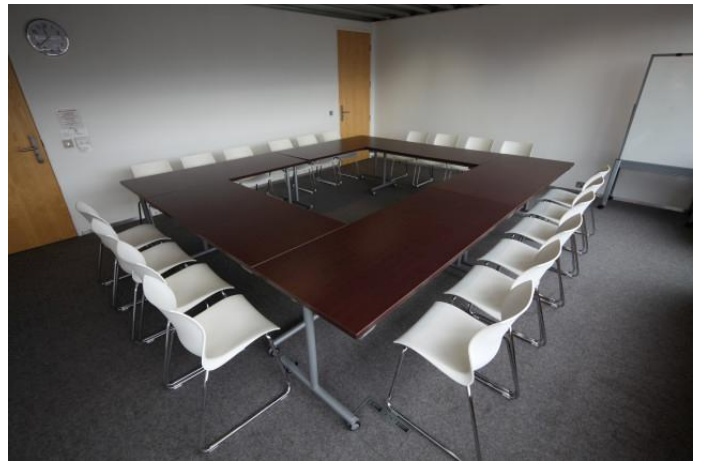

MEETING SPACE SET-UPS (SPACE 9)

Theatre-style (28 max)

Classroom (12 max)

Cabaret (16 max)

Boardroom (20 max - 18 recommended)

U-Shaped with Tables (14 max)

U-Shaped Chairs Only (18 max)

Cabaret (16 max)