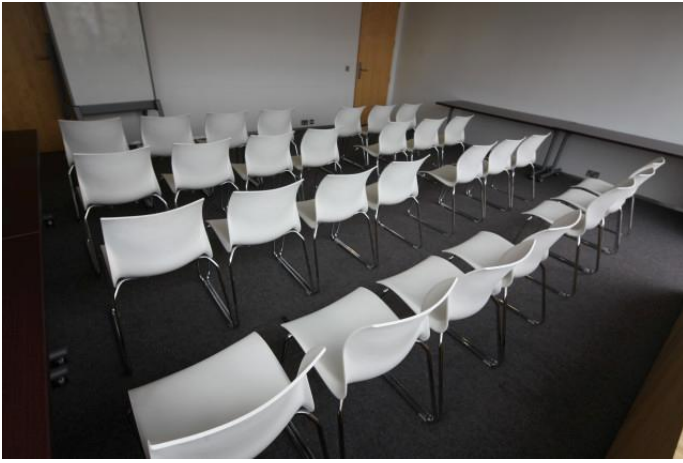

MEETING SPACE SET-UPS (SPACE 9)

Theatre-style (28 max)

Classroom (12 max)

Cabaret (16 max)

Boardroom (20 max - 18 recommended)

U-Shaped with Tables (14 max)

U-Shaped Chairs Only (18 max)

Cabaret (16 max)